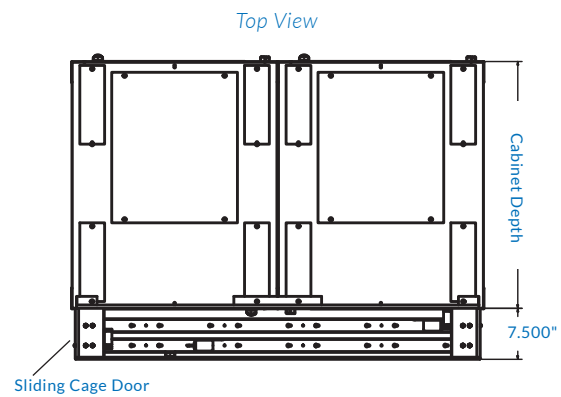

Part number	Description
RFM-CC-CSD-6083	2 Sliding Doors, Fits 2x 83"Hx30"W RFM Cabinets
RFM-CC-CSD-4883	2 Sliding Doors, Fits 2x 83"Hx24"W RFM Cabinets
RFM-CC-CSD-6090	2 Sliding Doors, Fits 2x 90"Hx30"W RFM Cabinets
RFM-CC-CSD-4890	2 Sliding Doors, Fits 2x 90"Hx24"W RFM Cabinets
RFM-CC-CSD-9083	3 Sliding Doors, Fits 3x 83"Hx30"W RFM Cabinets
RFM-CC-CSD-7283	3 Sliding Doors, Fits 3x 83"Hx24"W RFM Cabinets
RFM-CC-CSD-9090	3 Sliding Doors, Fits 3x 90"Hx30"W RFM Cabinets
RFM-CC-CSD-7290	3 Sliding Doors, Fits 3x 90"Hx24"W RFM Cabinets

RFM-CC-CHD Series : Hinged Cage Door

Part number	Description
RFM-CC-CHD-3083	1 Hinged Door, Fits 1x 83"Hx30"W RFM Cabinet
RFM-CC-CHD-2483	1 Hinged Door, Fits 1x 83"Hx24"W RFM Cabinet
RFM-CC-CHD-3090	1 Hinged Door, Fits 1x 90"Hx30"W RFM Cabinet
RFM-CC-CHD-2490	1 Hinged Door, Fits 1x 90"Hx24"W RFM Cabinet