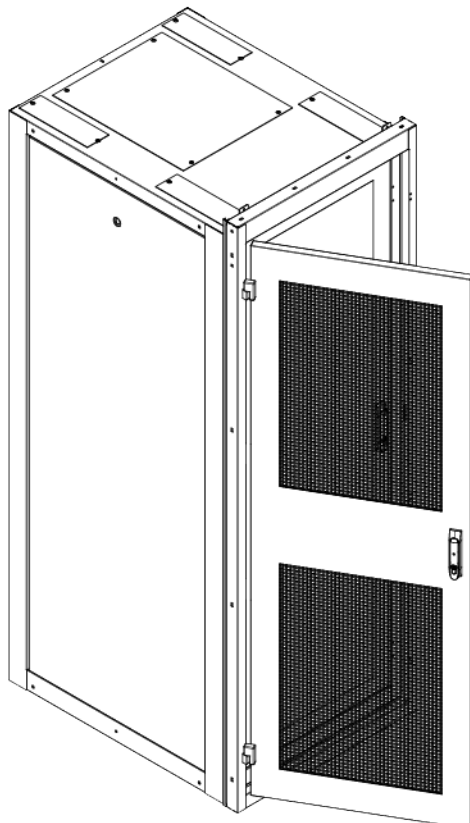

## RFM-CC-CSD Series Stand Alone Sliding Cage Doors & RFM-CC-CHD Series Single Hinged Cage Doors

R.F.Mote introduces Cage Doors - for limited space installations. RFM-CC-CSD Series Sliding Cage Doors & RFM-CC-CHD Single Hinged Cage Doors attach directly to the cabinet(s) and provides an additional layer of security while the slim design maintains a minimal addition to existing cabinet footprint.

## RFM-CC-CSD Series Stand Alone Sliding Cage Doors & RFM-CC-CHD Series Single Hinged Cage Doors

RFM-CC-CSD Series: Sliding Cage Door

Part number	Description
RFM-CC-CSD-6083	2 Sliding Doors, Fits 2x 83"Hx30"W RFM Cabinets
RFM-CC-CSD-4883	2 Sliding Doors, Fits 2x 83"Hx24"W RFM Cabinets
RFM-CC-CSD-6090	2 Sliding Doors, Fits 2x 90"Hx30"W RFM Cabinets
RFM-CC-CSD-4890	2 Sliding Doors, Fits 2x 90"Hx24"W RFM Cabinets
RFM-CC-CSD-9083	3 Sliding Doors, Fits 3x 83"Hx30"W RFM Cabinets
RFM-CC-CSD-7283	3 Sliding Doors, Fits 3x 83"Hx24"W RFM Cabinets
RFM-CC-CSD-9090	3 Sliding Doors, Fits 3x 90"Hx30"W RFM Cabinets
RFM-CC-CSD-7290	3 Sliding Doors, Fits 3x 90"Hx24"W RFM Cabinets

RFM-CC-CHD Series : Hinged Cage Door

Part number	Description
RFM-CC-CHD-3083	1 Hinged Door, Fits 1x 83"Hx30"W RFM Cabinet
RFM-CC-CHD-2483	1 Hinged Door, Fits 1x 83"Hx24"W RFM Cabinet
RFM-CC-CHD-3090	1 Hinged Door, Fits 1x 90"Hx30"W RFM Cabinet
RFM-CC-CHD-2490	1 Hinged Door, Fits 1x 90"Hx24"W RFM Cabinet