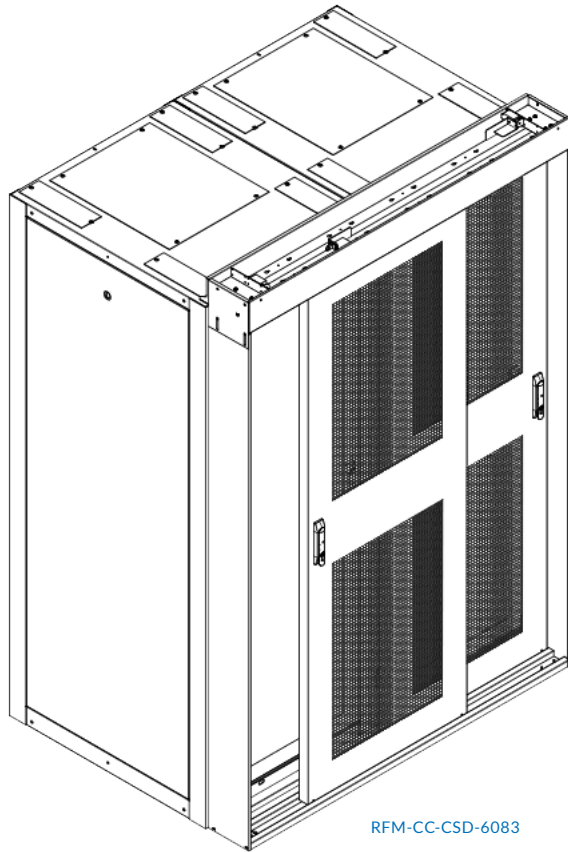

RFM-CC-CSD Series Stand Alone Sliding Cage Doors & RFM-CC-CHD Series Single Hinged Cage Doors

RFM-CC-CSD Series: Sliding Cage Door