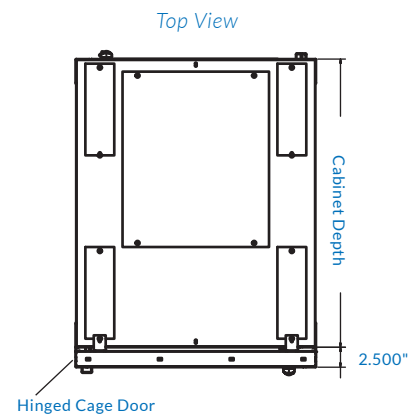

#### Features and Highlights

- Stand Alone Unit mounts to Cabinet tops and room floor
- Slim design
- Panels perforated 3/8" (9.525 mm) square
- Extends overall cabinet footprint depth by 2.50" (63.5 mm)
- Field reversible, Swing\* doors
- Hinged doors available as single stand alone unit.
- For multiple cabinet installations, Individual units can be ganged together
- Multiple locking options - Key Lock, Padlock Hasp, Combination Lock, Electronic Lock
- Available in widths and heights to suit any R.F.Mote Cabinet
- Customizable solutions for 3rd party cabinets
- Heavy gauge steel construction
- Durable textured black powder coat finish
- Custom colours also available (e.g. RAL7035)

## RFM-CC-CSD Series Stand Alone Sliding Cage Doors & RFM-CC-CHD Series Single Hinged Cage Doors

RFM-CC-CSD Series: Sliding Cage Door

Part number	Description
RFM-CC-CSD-6083	2 Sliding Doors, Fits 2x 83"Hx30"W RFM Cabinets
RFM-CC-CSD-4883	2 Sliding Doors, Fits 2x 83"Hx24"W RFM Cabinets
RFM-CC-CSD-6090	2 Sliding Doors, Fits 2x 90"Hx30"W RFM Cabinets
RFM-CC-CSD-4890	2 Sliding Doors, Fits 2x 90"Hx24"W RFM Cabinets
RFM-CC-CSD-9083	3 Sliding Doors, Fits 3x 83"Hx30"W RFM Cabinets
RFM-CC-CSD-7283	3 Sliding Doors, Fits 3x 83"Hx24"W RFM Cabinets
RFM-CC-CSD-9090	3 Sliding Doors, Fits 3x 90"Hx30"W RFM Cabinets
RFM-CC-CSD-7290	3 Sliding Doors, Fits 3x 90"Hx24"W RFM Cabinets

RFM-CC-CHD Series : Hinged Cage Door

Part number	Description
RFM-CC-CHD-3083	1 Hinged Door, Fits 1x 83"Hx30"W RFM Cabinet
RFM-CC-CHD-2483	1 Hinged Door, Fits 1x 83"Hx24"W RFM Cabinet
RFM-CC-CHD-3090	1 Hinged Door, Fits 1x 90"Hx30"W RFM Cabinet
RFM-CC-CHD-2490	1 Hinged Door, Fits 1x 90"Hx24"W RFM Cabinet