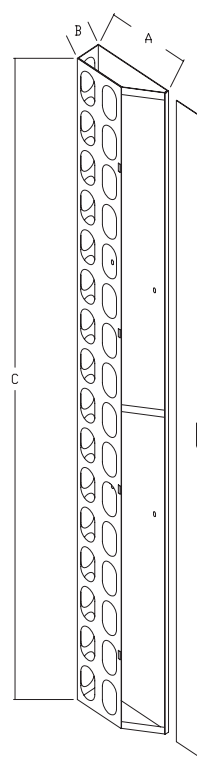

FORTRESS CABLE MANAGER:

- SLOPED FRONT/DOOR
- STRAIGHT FRONT/DOOR

Features:

- Heavy gauge steel
- All welded construction
- Cable Manager mounts in-between raceway style cross members
- Mounting angles bolt to raceway style cross members; this allows the CMS and the mounting angle to be moved independently
- Installation allows for both the CMS and mounting angle to be located flush with the front or rear of the cabinet frame
- Durable textured powder coated finish
- Standard colour is black

Sloped front/door CMS

Part number	A	B	C
RFM-FORTA-CMS	10.00	3.00	68.50
RFM-FORTA-CMS-72	10.00	3.00	57.50

Squared front/door CMS

Part number	A	B	C
RFM-FORT-CMS	10.00	3.00	68.50
RFM-FORT-CMS-72	10.00	3.00	57.50