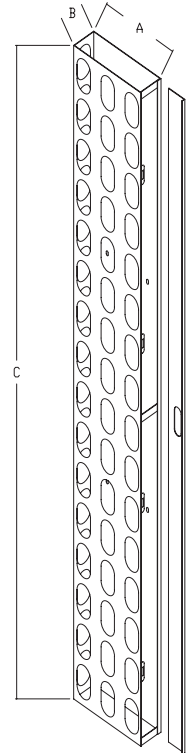

RFM-FORT-CMS