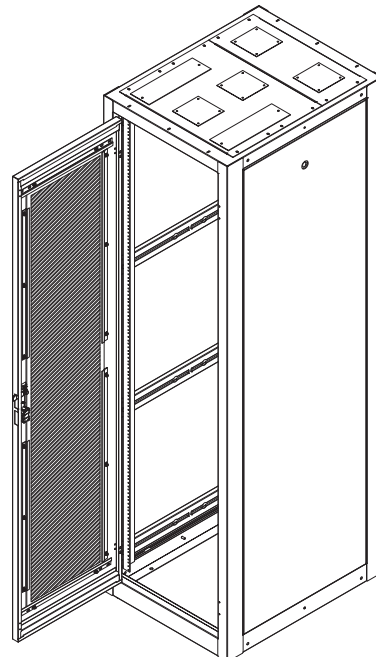

Note¹: Ganging version is available. Shipped less the side panels and c/w ganging kit - add suffix '-G' to part number. e.g. RFM-243083-U-19-G