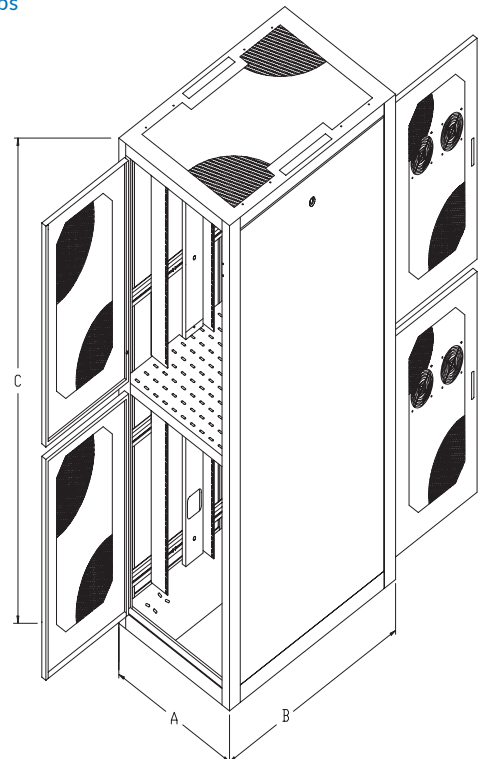

RFM-COLO-219 (note: optional floor plate, also shown, must be ordered separately)