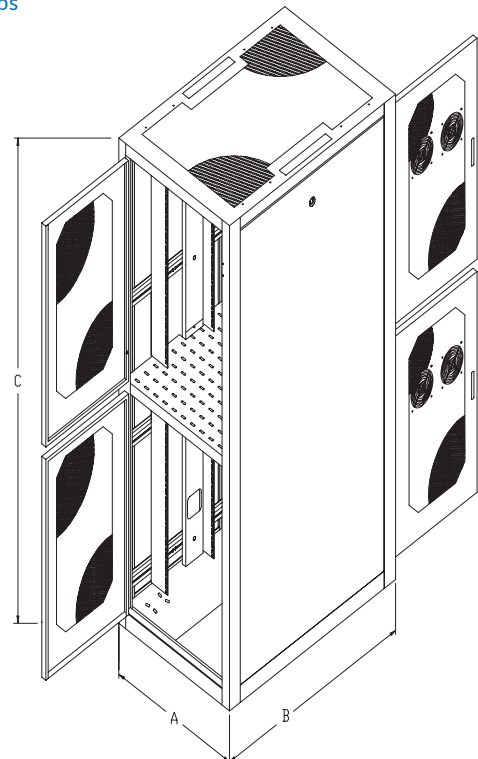

RFM-COLO-219 (note: optional floor plate, also shown, must be ordered separately)