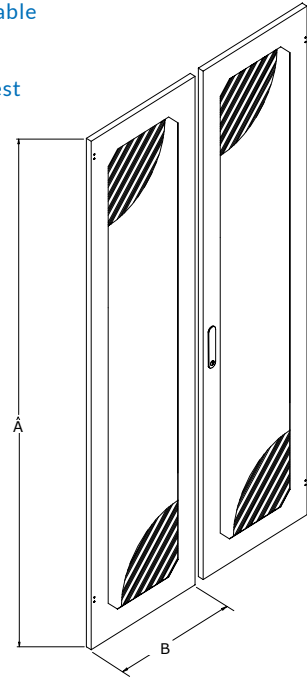

SPLIT DOORS: PERFORATED, ACRYLIC, & SOLID

Features:

- Heavy gauge steel
- All welded construction
- Both cabinet doors lift off for ease of equipment and cable installation
- Equipped with 3-Point Locking swing handle
- Electronic and Combination lock options available
- Durable textured powder coated finish
- Standard colour is all black
- Custom colours and sizes available upon request

Highlights:

- Smoked acrylic allows for easy viewing of equipment without opening the door
- Perforated doors provide optimal air flow

30" wide RFM Series cabinets, 83" height

Description	Part number	A	B
PERFORATED	RFM-3083-1-P-DD	77.68	13.15
SMOKED ACRYLIC	RFM-3083-1-DD	77.68	13.15
SOLID	RFM-3083-2-DD	77.68	13.15

24" wide RFM Series cabinets, 83" height

Description	Part number	A	B
PERFORATED	RFM-2483-1-P-DD	77.68	10.00
SMOKED ACRYLIC	RFM-2483-1-DD	77.68	10.00
SOLID	RFM-2483-2-DD	77.68	10.00

30" wide RFM Series cabinets, 72" height

Description	Part number	A	B
PERFORATED	RFM-3072-1-P-DD	66.68	13.15
SMOKED ACRYLIC	RFM-3072-1-DD	66.68	13.15
SOLID	RFM-3072-2-DD	66.68	13.15

24" wide RFM Series cabinets, 72" height

Description	Part number	A	B
PERFORATED	RFM-2472-1-P-DD	66.68	10.00
SMOKED ACRYLIC	RFM-2472-1-DD	66.68	10.00
SOLID	RFM-2472-2-DD	66.68	10.00