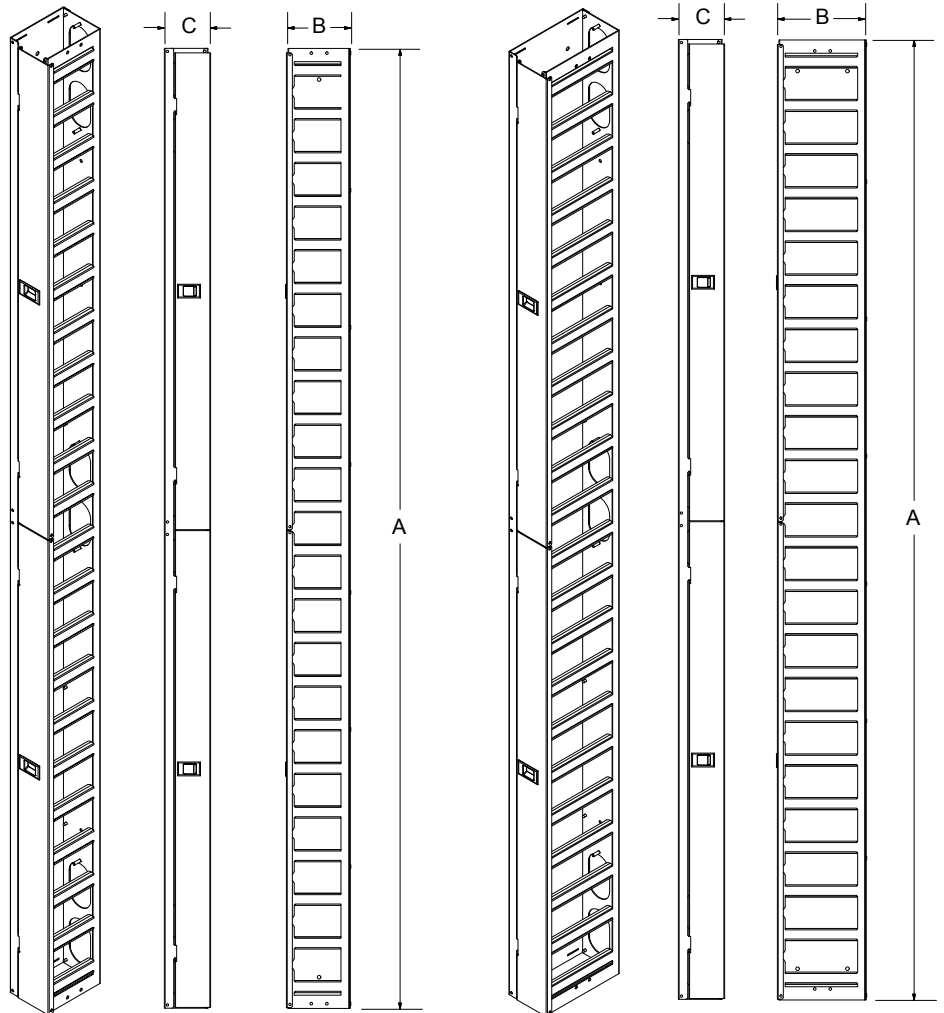

VERTICAL CABLE MANAGERS, FINGERED, LATCHING DOOR: FOR RFM SERIES 30 CABINETS

RFM-583-VCM-F

RFM-783-VCM-F

Features:

- Heavy gauge steel
- Fits RFM series 30" wide cabinets
- Durable textured powder coated finish
- Standard colour is all black

Highlights:

- Economical option
- 3/4" Thick fingers
- Fingers spaced every 2U
- Openings between fingers allow for easy adds or moves
- Provisions for cable pass through
- Fingers support cables as they transition into the horizontal plane
- Doors are easy to removable and latch closed
- Available in both 5.0" or 7.0" depths

Options:

- Cable Spools may be added to further manage cable bundles

5" depth series

7" depth series

5" depth cable manager

Part Number	A	B	C	# of U's
RFM-590-VCM-F	83.75	5.00	3.50	48U
RFM-583-VCM-F	77.00	5.00	3.50	44U
RFM-572-VCM-F	65.75	5.00	3.50	38U
RFM-559-VCM-F	52.75	5.00	3.50	30U
RFM-535-VCM-F	29.75	5.00	3.50	17U