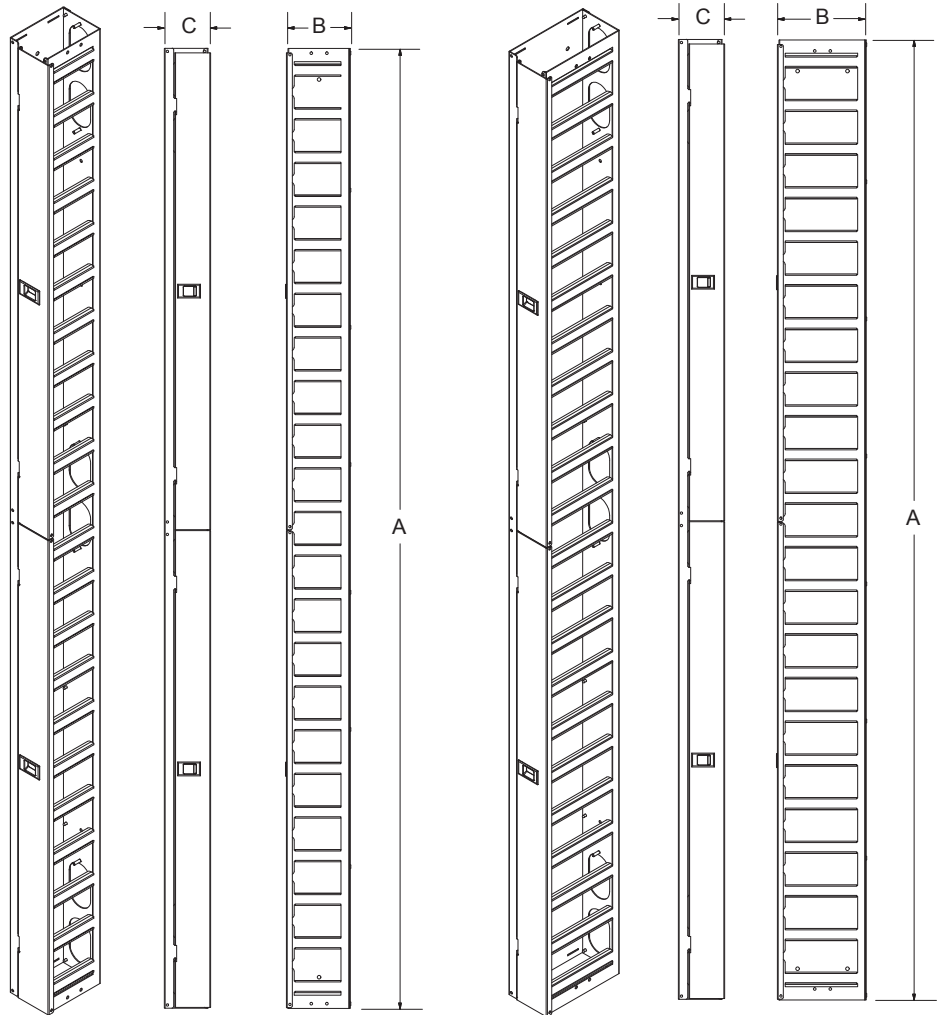

Options:

- Cable Spools may be added to further manage cable bundles

5" depth series

7" depth series

5" depth cable manager

Part Number	A	B	C	# of U's
RFM-590-VCM-F	83.75	5.00	3.50	48U
RFM-583-VCM-F	77.00	5.00	3.50	44U
RFM-572-VCM-F	65.75	5.00	3.50	38U
RFM-559-VCM-F	52.75	5.00	3.50	30U
RFM-535-VCM-F	29.75	5.00	3.50	17U

7" depth cable manager

Part Number	A	B	C	# of U's
RFM-790-VCM-F	83.75	7.00	3.50	44U
RFM-783-VCM-F	76.75	7.00	3.50	44U
RFM-772-VCM-F	65.75	7.00	3.50	38U
RFM-759-VCM-F	52.75	7.00	3.50	30U
RFM-735-VCM-F	29.75	7.00	3.50	17U