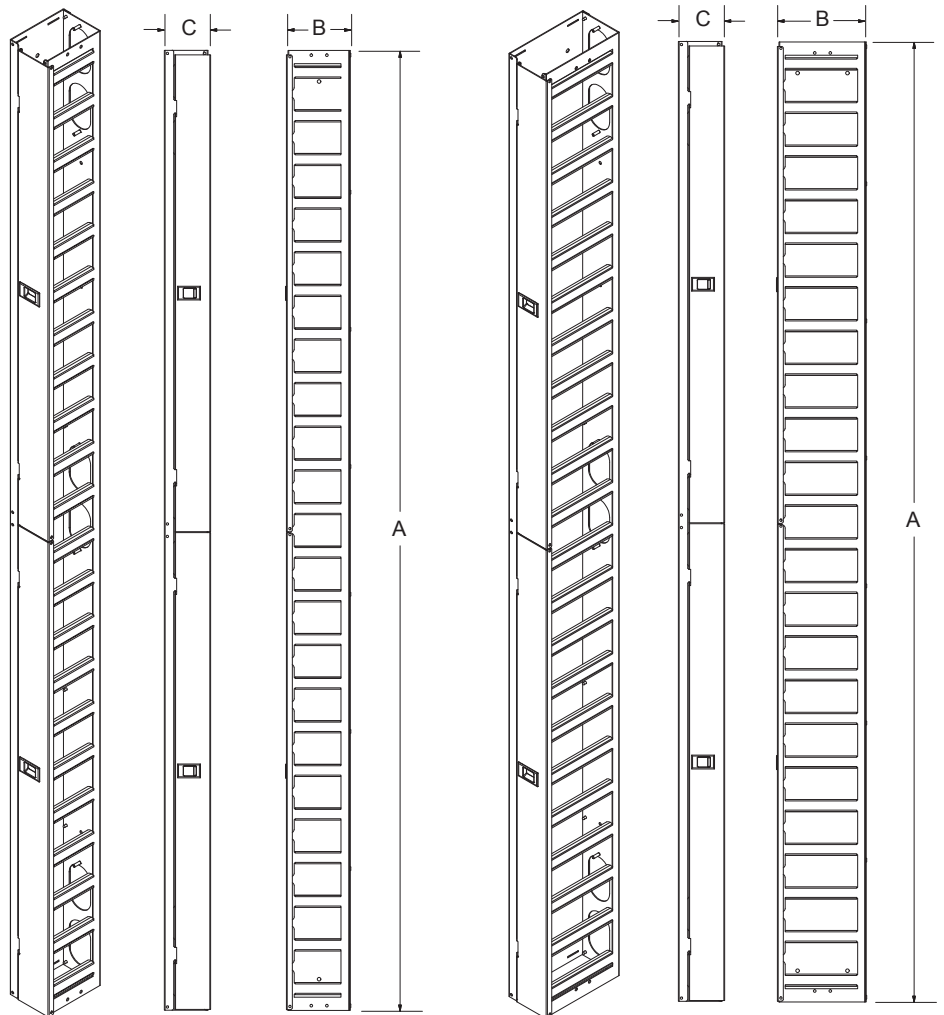

VERTICAL CABLE MANAGERS, FINGERED, LATCHING DOOR: FOR RFM SERIES 30 CABINETS

RFM-583-VCM-F

RFM-783-VCM-F

Features:

- Heavy gauge steel
- Fits RFM series 30" wide cabinets
- Durable textured powder coated finish
- Standard colour is all black

Highlights:

- Economical option
- 3/4" Thick fingers
- Fingers spaced every 2U
- Openings between fingers allow for easy adds or moves
- Provisions for cable pass through
- Fingers support cables as they transition into the horizontal plane
- Doors are easy to removable and latch closed
- Available in both 5.0" or 7.0" depths

Options:

- Cable Spools may be added to further manage cable bundles

5" depth series

7" depth series

5" depth cable manager

Part Number	A	B	C	# of U's
RFM-590-VCM-F	83.75	5.00	3.50	48U
RFM-583-VCM-F	77.00	5.00	3.50	44U
RFM-572-VCM-F	65.75	5.00	3.50	38U
RFM-559-VCM-F	52.75	5.00	3.50	30U
RFM-535-VCM-F	29.75	5.00	3.50	17U