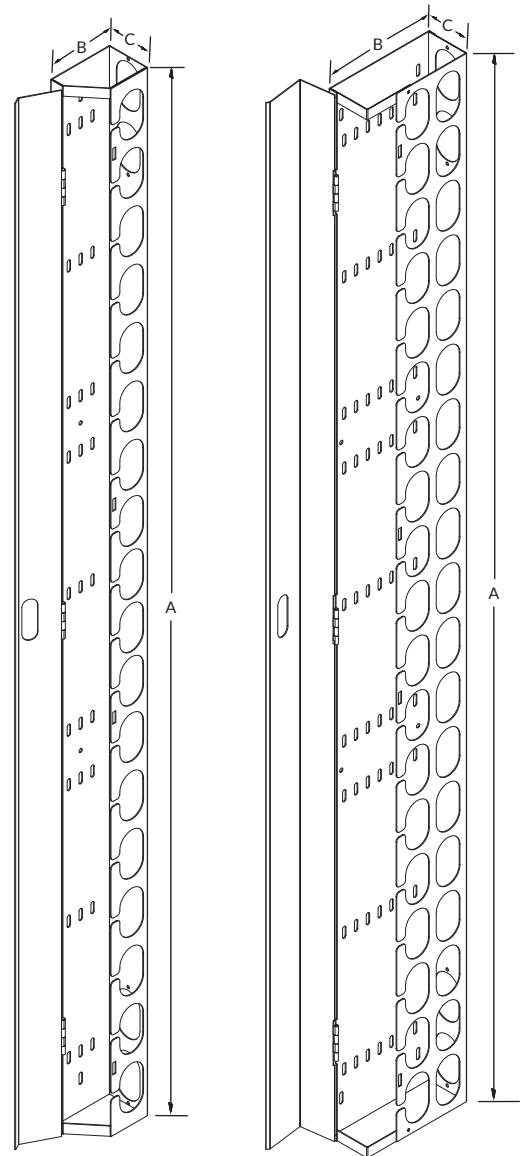

VCM narrow series

VCM wide series