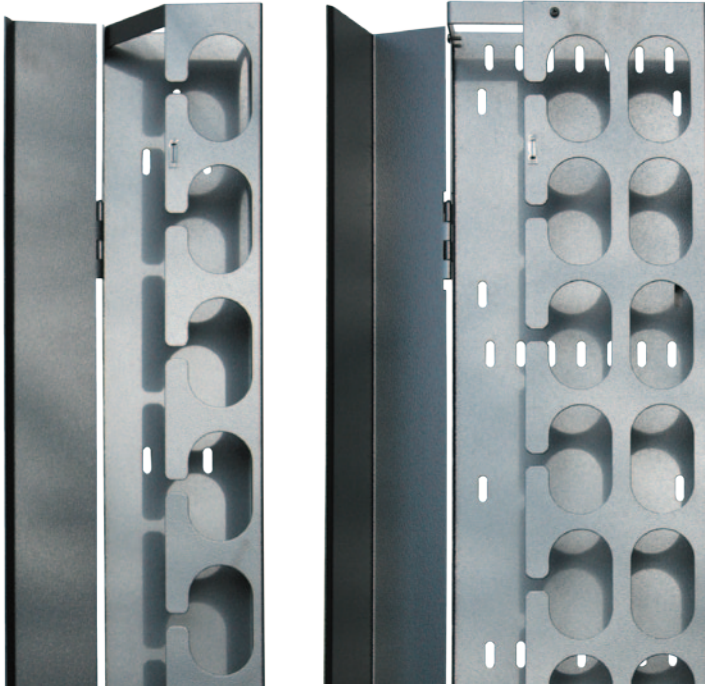

VERTICAL CABLE MANAGERS: FOR RFM SERIES 30" CABINETS

Features:

- Heavy gauge steel
- Fits RFM series 30" wide cabinets
- Durable textured powder coated finish
- Standard colour is all black

Highlights:

- Provisions for cable ties
- Available in both Narrow and Wide series (5.0", 7.0", or 8.5" depth)

VCM Narrow series: 5" depth

PART NUMBER	A	B	C	# of U's
RFM-583-VCM	76.75	5.00	3.50	44U
RFM-572-VCM	65.75	5.00	3.50	38U
RFM-559-VCM	52.75	5.00	3.50	30U
RFM-535-VCM	28.75	5.00	3.50	16U

VCM Wide series: 7" depth

PART NUMBER	A	B	C	# of U's
RFM-790-VCM-A	84.19	7.00	3.50	48U
RFM-783-VCM-A	76.75	7.00	3.50	44U

VCM Wide series: 8.5" depth

PART NUMBER	A	B	C	# of U's
RFM-983-VCM-A	76.75	8.50	3.50	44U
RFM-972-VCM-A	65.75	8.50	3.50	38U
RFM-959-VCM-A	52.75	8.50	3.50	30U
RFM-935-VCM-A	28.75	8.50	3.50	16U