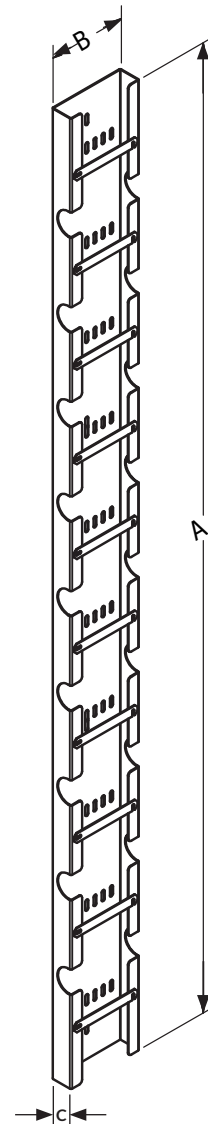

VERTICAL CABLE LADDER

Features:

- Heavy gauge steel
- Arms swing / pivot for easy cable access
- Durable textured powder coated finish
- Standard colour is all black

Highlights:

- Provisions for cable ties

6" Wide series

PART NUMBER	A	B	C	# of U's
RFM-683-VBB	76.88	6.25	1.75	44U
RFM-672-VBB	65.88	6.25	1.75	38U
RFM-659-VBB	52.75	6.25	1.75	30U
RFM-635-VBB	28.75	6.25	1.75	17U

Note¹: 4" wide also available

Note²: not recommended for 24" wide cabinets