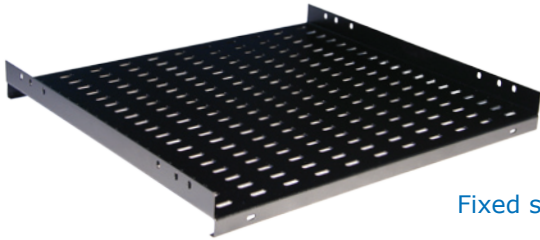

## CABINET SHELF: Z-RAIL MOUNT Fixed and Retractable

Fixed series

Wide retractable series

Narrow retractable series

### Features:

- Heavy gauge steel
- Return bends for strength
- Perforated for ventilation, mounting servers, cable ties, and accessories
- Durable textured powder coated finish
- Standard colour is all black

### Highlights:

- These cabinet style shelves require 4 (four) Z-Rails for mounting purposes
- All RFM-xx29-CFS shelves have dual stiffeners for load bearing support
- All CRS series shelves feature heavy duty full extension drawer slides
- CRS Narrow series designed to slide between 19" mounting angles

Fixed series			
FITS RFM SERIES...	PART NUMBER	A	B
30" WIDE CABINET	RFM-2320-CFS	22.63	20.00
	RFM-2329-CFS	22.63	29.00
24" WIDE CABINET	RFM-1820-CFS-24	17.69	20.00
	RFM-1829-CFS-24	17.69	29.00

Wide retractable series			
FITS RFM SERIES...	PART NUMBER	A	B
30" WIDE CABINET	RFM-2220-CRS	21.63	20.00
24" WIDE CABINET	RFM-1720-CRS-24	16.63	20.00