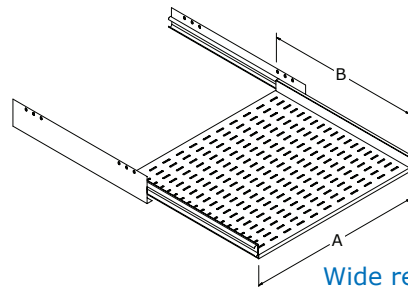

Fixed series

Wide retractable series