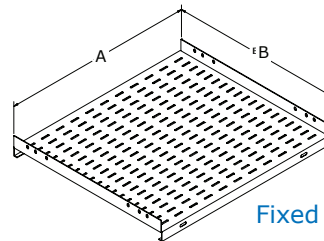

CABINET SHELF: Z-RAIL MOUNT Fixed and Retractable

Features:

- Heavy gauge steel
- Return bends for strength
- Perforated for ventilation, mounting servers, cable ties, and accessories
- Durable textured powder coated finish
- Standard colour is all black

Highlights:

- These cabinet style shelves require 4 (four) Z-Rails for mounting purposes
- All RFM-xx29-CFS shelves have dual stiffeners for load bearing support
- All CRS series shelves feature heavy duty full extension drawer slides
- CRS Narrow series designed to slide between 19" mounting angles

Fixed series			
FITS RFM SERIES...	PART NUMBER	A	B
30" WIDE CABINET	RFM-2320-CFS	22.63	20.00
	RFM-2329-CFS	22.63	29.00
24" WIDE CABINET	RFM-1820-CFS-24	17.69	20.00
	RFM-1829-CFS-24	17.69	29.00

Wide retractable series			
FITS RFM SERIES...	PART NUMBER	A	B
30" WIDE CABINET	RFM-2220-CRS	21.63	20.00
24" WIDE CABINET	RFM-1720-CRS-24	16.63	20.00

Narrow retractable series			
FITS RFM SERIES...	PART NUMBER	A	B
30" WIDE CABINET	RFM-1720-CRS	17.63	20.00