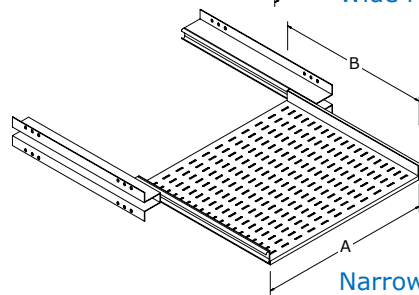

### Highlights:

- These cabinet style shelves require 4 (four) Z-Rails for mounting purposes
- All RFM-xx29-CFS shelves have dual stiffeners for load bearing support
- All CRS series shelves feature heavy duty full extension drawer slides
- CRS Narrow series designed to slide between 19" mounting angles

Fixed series			
FITS RFM SERIES...	PART NUMBER	A	B
30" WIDE CABINET	RFM-2320-CFS	22.63	20.00
	RFM-2329-CFS	22.63	29.00
24" WIDE CABINET	RFM-1820-CFS-24	17.69	20.00
	RFM-1829-CFS-24	17.69	29.00

Wide retractable series			
FITS RFM SERIES...	PART NUMBER	A	B
30" WIDE CABINET	RFM-2220-CRS	21.63	20.00
24" WIDE CABINET	RFM-1720-CRS-24	16.63	20.00

Narrow retractable series			
FITS RFM SERIES...	PART NUMBER	A	B
30" WIDE CABINET	RFM-1720-CRS	17.63	20.00

Fixed series

Wide retractable series

Narrow retractable series