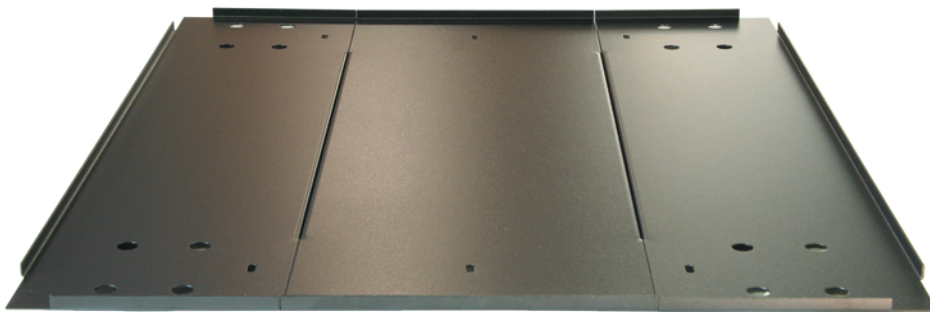

FLOOR PLATES

Features:

- Heavy gauge steel
- 3 Section assembly for ease of installation
- Durable textured powder coated finish
- Standard colour is all black

Highlights:

- Closes off base of cabinet
- Can be used as a shelf

RFM Series 30" wide cabinet

PART NUMBER	A	B
RFM-3030-FP	28.15	27.47
RFM-3036-FP	28.15	33.47
RFM-3042-FP	28.15	39.47
RFM-3048-FP	28.15	45.47

RFM Series 24" wide cabinet

PART NUMBER	A	B
RFM-2430-FP	22.00	27.47
RFM-2436-FP	22.00	33.47
RFM-2442-FP	22.00	39.47
RFM-2448-FP	22.00	45.47

Note¹: Floor plates come with one pair of Caster pads

Note²: Caster sets are separately available