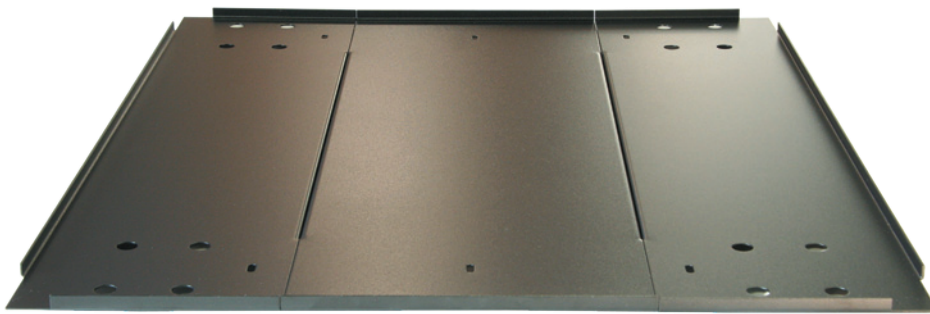

FLOOR PLATES

Features:

- Heavy gauge steel
- 3 Section assembly for ease of installation
- Durable textured powder coated finish
- Standard colour is all black

Highlights:

- Closes off base of cabinet
- Can be used as a shelf

RFM Series 30" wide cabinet

PART NUMBER	A	B
RFM-3030-FP	28.15	27.47
RFM-3036-FP	28.15	33.47
RFM-3042-FP	28.15	39.47
RFM-3048-FP	28.15	45.47

RFM Series 24" wide cabinet

PART NUMBER	A	B
RFM-2430-FP	22.00	27.47
RFM-2436-FP	22.00	33.47
RFM-2442-FP	22.00	39.47
RFM-2448-FP	22.00	45.47

Note¹: Floor plates come with one pair of Caster pads

Note²: Caster sets are separately available