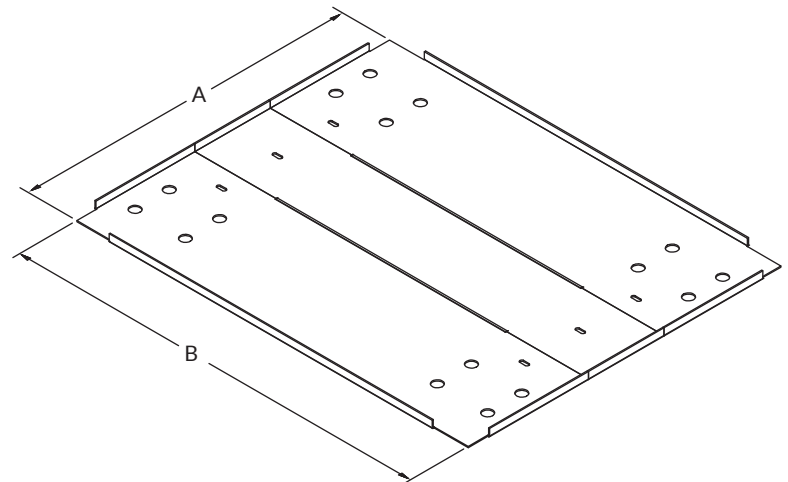

FLOOR PLATES

Features:

- Heavy gauge steel
- 3 Section assembly for ease of installation
- Durable textured powder coated finish
- Standard colour is all black

Highlights:

- Closes off base of cabinet
- Can be used as a shelf

RFM Series 30" wide cabinet

PART NUMBER	A	B
RFM-3030-FP	28.15	27.47
RFM-3036-FP	28.15	33.47
RFM-3042-FP	28.15	39.47
RFM-3048-FP	28.15	45.47

RFM Series 24" wide cabinet

PART NUMBER	A	B
RFM-2430-FP	22.00	27.47
RFM-2436-FP	22.00	33.47
RFM-2442-FP	22.00	39.47
RFM-2448-FP	22.00	45.47

Note¹: Floor plates come with one pair of Caster pads

Note²: Caster sets are separately available