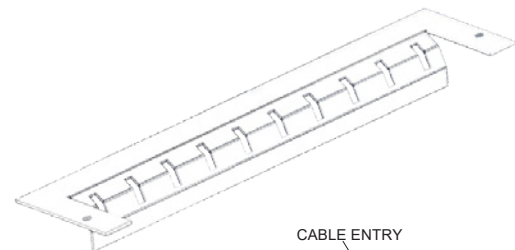

CABLE ENTRY
CABINET
TOP