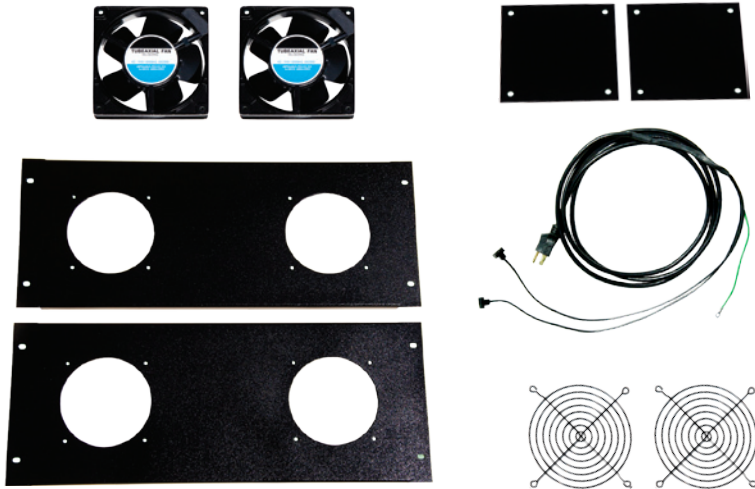

4" EXHAUST FANS — for Free Standing Cabinets

Features:

- 2 or 4 fan assemblies available
- 220 CFM (dual fan), 440 CFM (quad fan)
- 115VAC 50/60HZ 22/24W (each fan)
- 230VAC available on request
- c/w Mounting Panels for free standing cabinets

For RFM Series Cabinets...

PART NUMBER	AIRFLOW	
RFM-2-FAN-CAB	220 CFM	Fits 30" wide Cabinet
RFM-4-FAN-CAB	440 CFM	Fits 30" wide Cabinet
RFM-2-FAN-CAB-24	220 CFM	Fits 24" wide Cabinet
RFM-4-FAN-CAB-24	440 CFM	Fits 24" wide Cabinet

For RFM Series CoLocation...

PART NUMBER	AIRFLOW	
RFM-COLO-FAN	220 CFM	Fits 24" & 30" wide Cabinet

4" EXHAUST FANS — for Wall Mount Cabinets

Features:

- 1 or 2 fan assemblies available
- 110 CFM (single fan), 220 CFM (dual fan)
- 115VAC 50/60HZ 22/24W (each fan)
- 230VAC available on request
- Fan(s) attach directly to Wall Mount Cabinet body