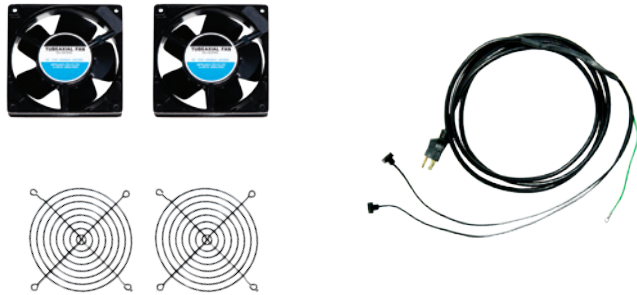

4" EXHAUST FANS — for Free Standing Cabinets

Features:

- 2 or 4 fan assemblies available
- 220 CFM (dual fan), 440 CFM (quad fan)
- 115VAC 50/60HZ 22/24W (each fan)
- 230VAC available on request
- c/w Mounting Panels for free standing cabinets

For RFM Series Cabinets...

PART NUMBER	AIRFLOW	
RFM-2-FAN-CAB	220 CFM	Fits 30" wide Cabinet
RFM-4-FAN-CAB	440 CFM	Fits 30" wide Cabinet
RFM-2-FAN-CAB-24	220 CFM	Fits 24" wide Cabinet
RFM-4-FAN-CAB-24	440 CFM	Fits 24" wide Cabinet

For RFM Series CoLocation...

PART NUMBER	AIRFLOW	
RFM-COLO-FAN	220 CFM	Fits 24" & 30" wide Cabinet

4" EXHAUST FANS — for Wall Mount Cabinets

Features:

- 1 or 2 fan assemblies available
- 110 CFM (single fan), 220 CFM (dual fan)
- 115VAC 50/60HZ 22/24W (each fan)
- 230VAC available on request
- Fan(s) attach directly to Wall Mount Cabinet body