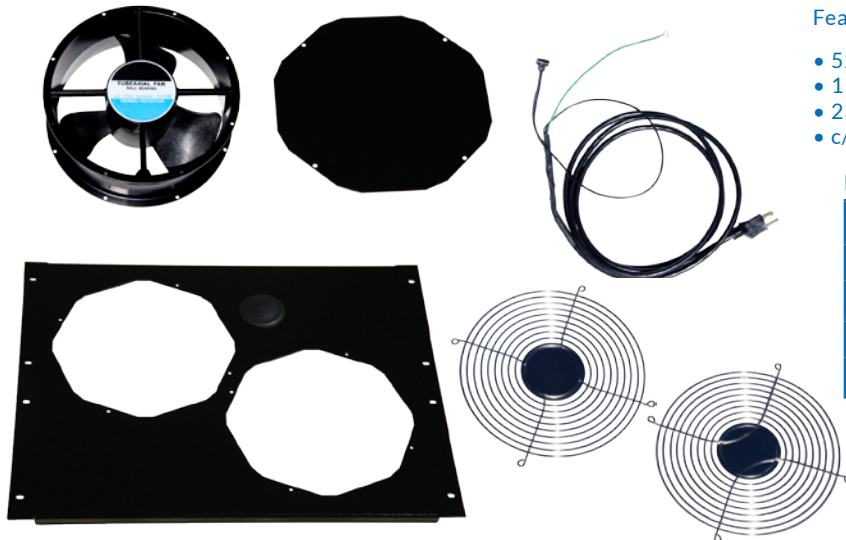

For RFM Series Cabinets...

PART NUMBER	AIRFLOW	
RFM-2-FAN-CAB	220 CFM	Fits 30" wide Cabinet
RFM-4-FAN-CAB	440 CFM	Fits 30" wide Cabinet
RFM-2-FAN-CAB-24	220 CFM	Fits 24" wide Cabinet
RFM-4-FAN-CAB-24	440 CFM	Fits 24" wide Cabinet

For RFM Series CoLocation...

PART NUMBER	AIRFLOW	
RFM-COLO-FAN	220 CFM	Fits 24" & 30" wide Cabinet

4" EXHAUST FANS — for Wall Mount Cabinets

Features:

- 1 or 2 fan assemblies available
- 110 CFM (single fan), 220 CFM (dual fan)
- 115VAC 50/60HZ 22/24W (each fan)
- 230VAC available on request
- Fan(s) attach directly to Wall Mount Cabinet body

For RFM Series Wall Mount Cabinets...

PART NUMBER	AIRFLOW
RFM-1-FAN	110 CFM
RFM-2-FAN	220 CFM

10" EXHAUST FAN — for Free Standing Cabinets

Features:

- 525 CFM (Single fan harness)
- 115VAC 50/60HZ 31/32W (each fan)
- 230VAC available on request
- c/w Mounting Panel for free standing cabinets