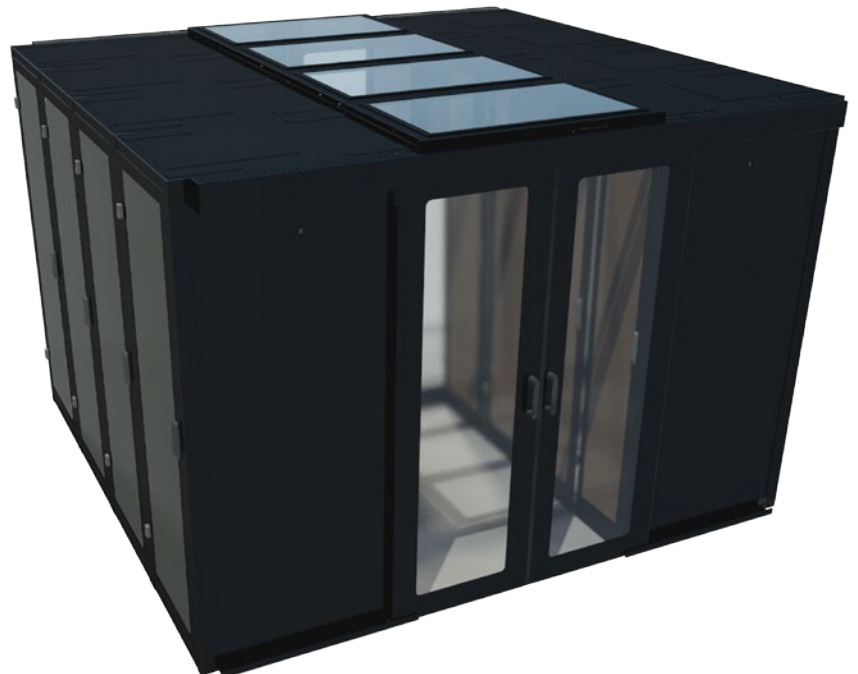

End of Row Doors:

- Available Sliding, Dual Sliding, or Swing Door
- Doors are available manual or self closing
- Doors c/w clear inserts¹
- Standard colour is *textured black powdercoat*
- Custom colours (e.g. RAL 7035) also available

Over Aisle Ceiling Panels c/w Clear inserts:

- Contain aisle by enclosing space between cabinet rows
- Over Aisle Ceiling panels may be equipped with exhaust ducts, openings for fire suppression systems, or HVAC
- Available steel frame with clear inserts¹
- Standard colour is *textured black powdercoat*
- Custom colours (e.g. RAL 7035) also available

¹ clear inserts are *UL 94 Fire Rated*