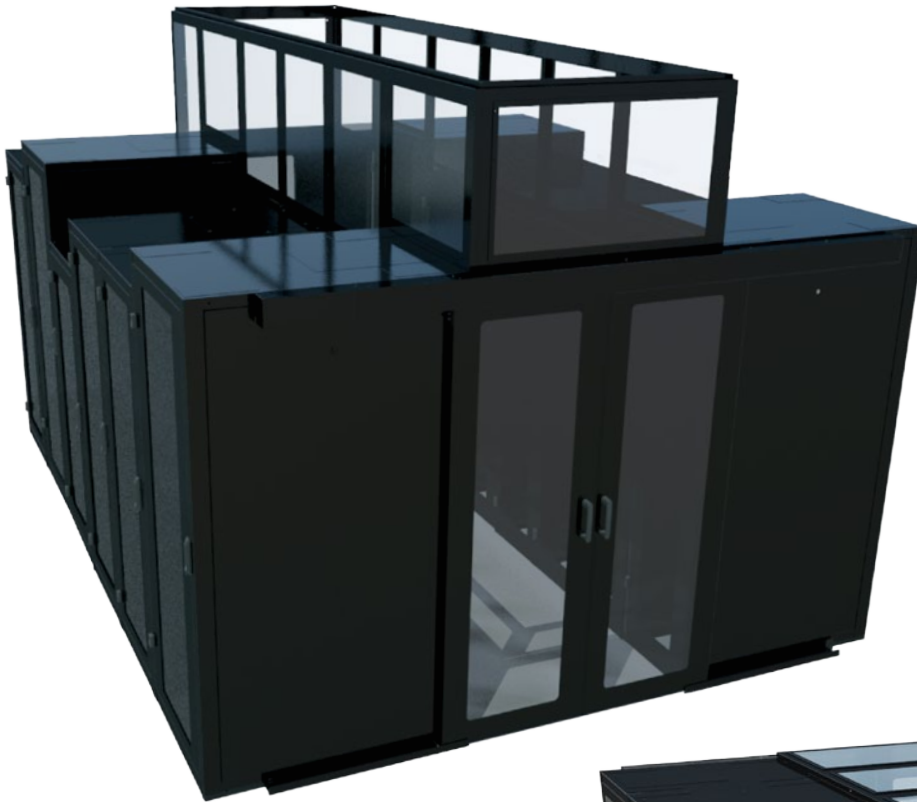

## AISLE CONTAINMENT

R.F. Mote has a built a reputation for solving complex problems with both standard and customized products. Our Aisle Containment Solutions are designed to personalize virtually any containment strategy. Consult factory for further information regarding your specific application.

### Hot Aisle Containment (HAC)

R.F.Mote Hot Aisle Containment (HAC) Solutions - Hot air exhaust from IT equipment is isolated in the hot aisle and directed back to the CRAC/CRAH.

### Cold Aisle Containment (CAC)

R.F.Mote Cold Aisle Containment (CAC) Solutions - Targets cooling installed IT equipment instead of the room by isolating the cold air supply and confining it to an enclosed area.

#### Standard Features:

- Contain Hot or Cold aisle
- Prevent air mixing
- Block air escape routes
- Improve efficiency
- Fits ANY RFM Series Cabinets as well as RFM Series Fortress cabinets
- Modular design for future expansion
- Customizable solution for 3rd party cabinets
- Standard colour is *textured black powdercoat*
- Custom colours (e.g. RAL 7035) also available