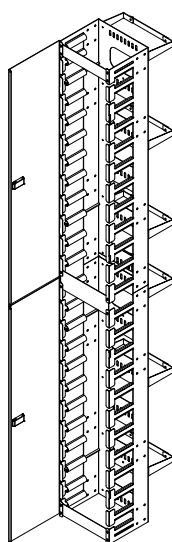

HIGH DENSITY VERTICAL CABLE MANAGERS FOR RACKS: Finger Style 2U spacing

RFM-RVCM-HDxx-DS
Shown with optional End Panel

RFM-RVCM-HDxx-DR
Shown with D-Rings installed

Features:

- Heavy gauge steel
- Designed for use with all R.F.Mote 38U, 44U, and 48U Server Racks (see page 4.1.1)
- Managers ship as 2-Piece body assembly: joins together to form single body
- Large footprint allows for large volume of cabling
- Fingers support cables and provide for gentle bend radius
- 3 models available: Single side, Double sided, or Single side with D-Rings on rear
- Optional End Panels available for Double Sided (-DS) model
- Cable Spools may be added to assist managing cable bundles (see page 6.2.1)
- Segregation Brackets may be installed to separate Fiber cables from Patch cords (see page 6.2.1)

c/w 6 D-Rings on rear of VCM

Part number	A	# of U's	Qty. DRings
RFM-RVCM-HD-6-DR-48	6.00	48U	6 Pcs.
RFM-RVCM-HD-8-DR-48	8.00	48U	6 Pcs.
RFM-RVCM-HD-10-DR-48	10.00	48U	6 Pcs.
RFM-RVCM-HD-12-DR-48	12.00	48U	6 Pcs.
RFM-RVCM-HD-6-DR	6.00	44U	6 Pcs.
RFM-RVCM-HD-8-DR	8.00	44U	6 Pcs.
RFM-RVCM-HD-10-DR	10.00	44U	6 Pcs.
RFM-RVCM-HD-12-DR	12.00	44U	6 Pcs.
RFM-RVCM-HD-6-DR-72	6.00	38U	6 Pcs.
RFM-RVCM-HD-8-DR-72	8.00	38U	6 Pcs.
RFM-RVCM-HD-10-DR-72	10.00	38U	6 Pcs.
RFM-RVCM-HD-12-DR-72	12.00	38U	6 Pcs.

Top views of RVCM-HDxx

RFM-RVCM-HDxx-DS

RFM-RVCM-HDxx-DR

RFM-RVCM-HD10-DS

RFM-RVCM-HD10-DR

RFM-RVCM-HD series: End Panel for Double Sided cable manager

Part number	Fits Double Sided RVCM...
RFM-RVCM-HD-48-EP	RFM-RVCM-HDxx-DS-48
RFM-RVCM-HD-EP	RFM-RVCM-HDxx-DS
RFM-RVCM-HD-72-EP	RFM-RVCM-HD-xx-DS-72