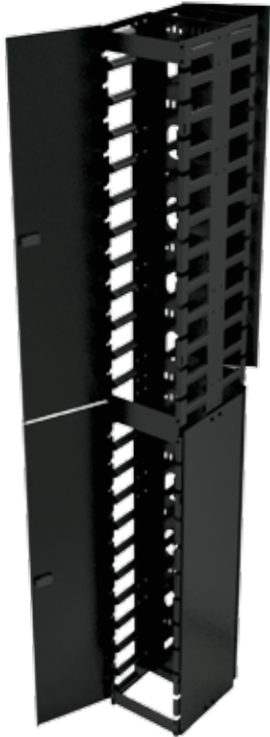

HIGH DENSITY VERTICAL CABLE MANAGERS FOR RACKS: Finger Style 2U spacing

RFM-RVCM-HDxx-DS
Shown with optional End Panel

RFM-RVCM-HDxx-DR
Shown with D-Rings installed

Features:

- Heavy gauge steel
- Designed for use with all R.F.Mote 38U, 44U, and 48U Server Racks (see page 4.1.1)
- Managers ship as 2-Piece body assembly: joins together to form single body
- Large footprint allows for large volume of cabling
- Fingers support cables and provide for gentle bend radius
- 3 models available: Single side, Double sided, or Single side with D-Rings on rear
- Optional End Panels available for Double Sided (-DS) model
- Cable Spools may be added to assist managing cable bundles (see page 6.2.1)
- Segregation Brackets may be installed to separate Fiber cables from Patch cords (see page 6.2.1)

Highlights:

- Removable cable retainer brackets
- Fingers spaced every 2U
- Slots cut in front portion of the manager allow for easy removal of cables after installation
- Doors (2) are: easy to remove, latch closed, and reversible
- Durable black textured powder coated finish, add'l colours available on request

RFM-RVCM-HD series, 2U finger spacing:

c/w Double Sided cable management

Part number	A	# of U's
RFM-RVCM-HD-6-DS-48	6.00	48U
RFM-RVCM-HD-8-DS-48	8.00	48U
RFM-RVCM-HD-10-DS-48	10.00	48U
RFM-RVCM-HD-12-DS-48	12.00	48U
RFM-RVCM-HD-6-DS	6.00	44U
RFM-RVCM-HD-8-DS	8.00	44U
RFM-RVCM-HD-10-DS	10.00	44U
RFM-RVCM-HD-12-DS	12.00	44U
RFM-RVCM-HD-6-DS-72	6.00	38U
RFM-RVCM-HD-8-DS-72	8.00	38U
RFM-RVCM-HD-10-DS-72	10.00	38U
RFM-RVCM-HD-12-DS-72	12.00	38U