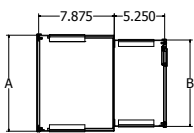

Top views of RVCM-HDxx

RFM-RVCM-HDxx-DS