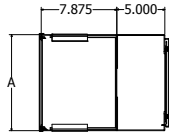

RFM-RVCM-HDxx-DR