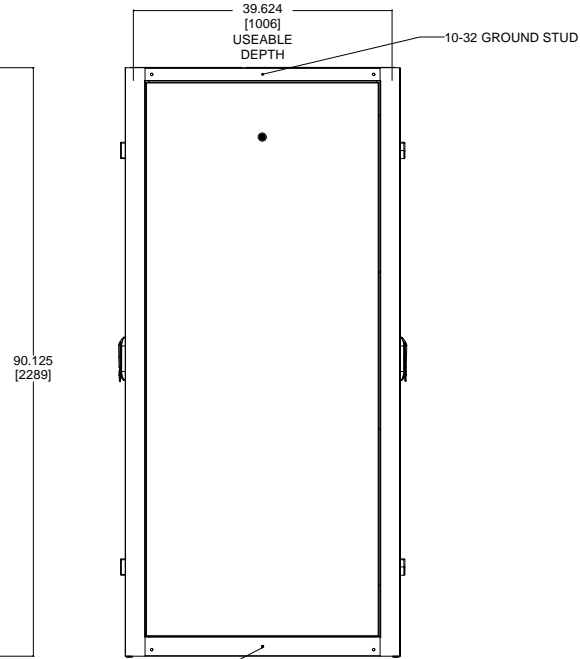

CABLE ACCESS CUTOUT (4)

NOTE: ISOMETRIC VIEW IS NOT TO SCALE

R.F.MOTE LTD
ENGINEERED SYSTEMS

PART NUMBER				
RFM-364290-UN-19				
DATE	SCALE	SHEET	WEIGHT	REV
MM/02/018	1 : 1	1 OF 1	446.063 lbmass	00