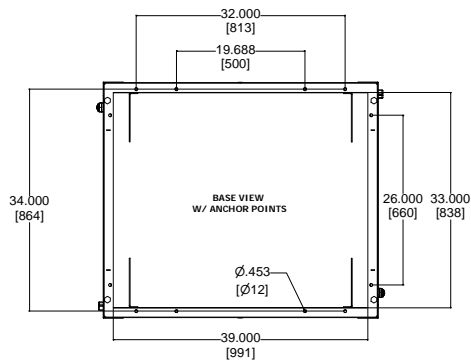

1/4-20 GROUND STUD SIDE VIEW

NOTE: ISOMETRIC VIEW IS NOT TO SCALE

R.F.MOTE LTD
ENGINEERED SYSTEMS

PART NUMBER				
RFM-364290-UN-19				
DATE	SCALE	SHEET	WEIGHT	REV
MM/02/018	1 : 1	1 OF 1	446.063 lbmass	00