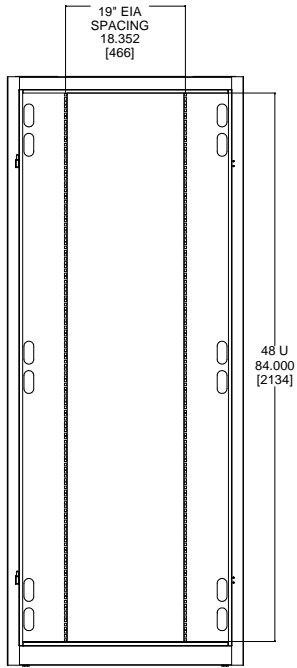

FRONT VIEW
DOORS REMOVED