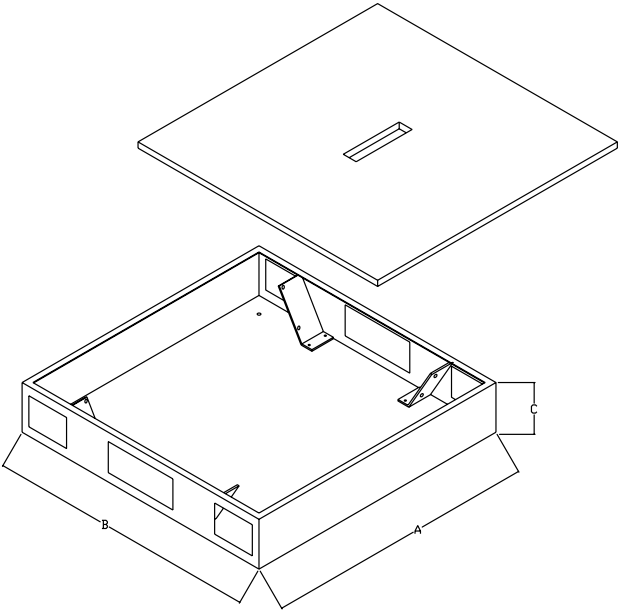

Consolidation Box

R.F. Mote Consolidation Box provisions to mount 2x 2U patch panels.

KEY FEATURES

- Heavy gauge steel
- Provisions to mount 2 x 2U patch panels
- Designed for under floor or ceiling mount
- Multiple cable access openings
- Lift off lid mechanically fastened
- Locking version available
- Durable black textured powder coated finish

Wall Mount Bracket				
Part Number	Height	Depth	Width	U's
RFM-2222-CB	4.00	22.00	220.00	2U